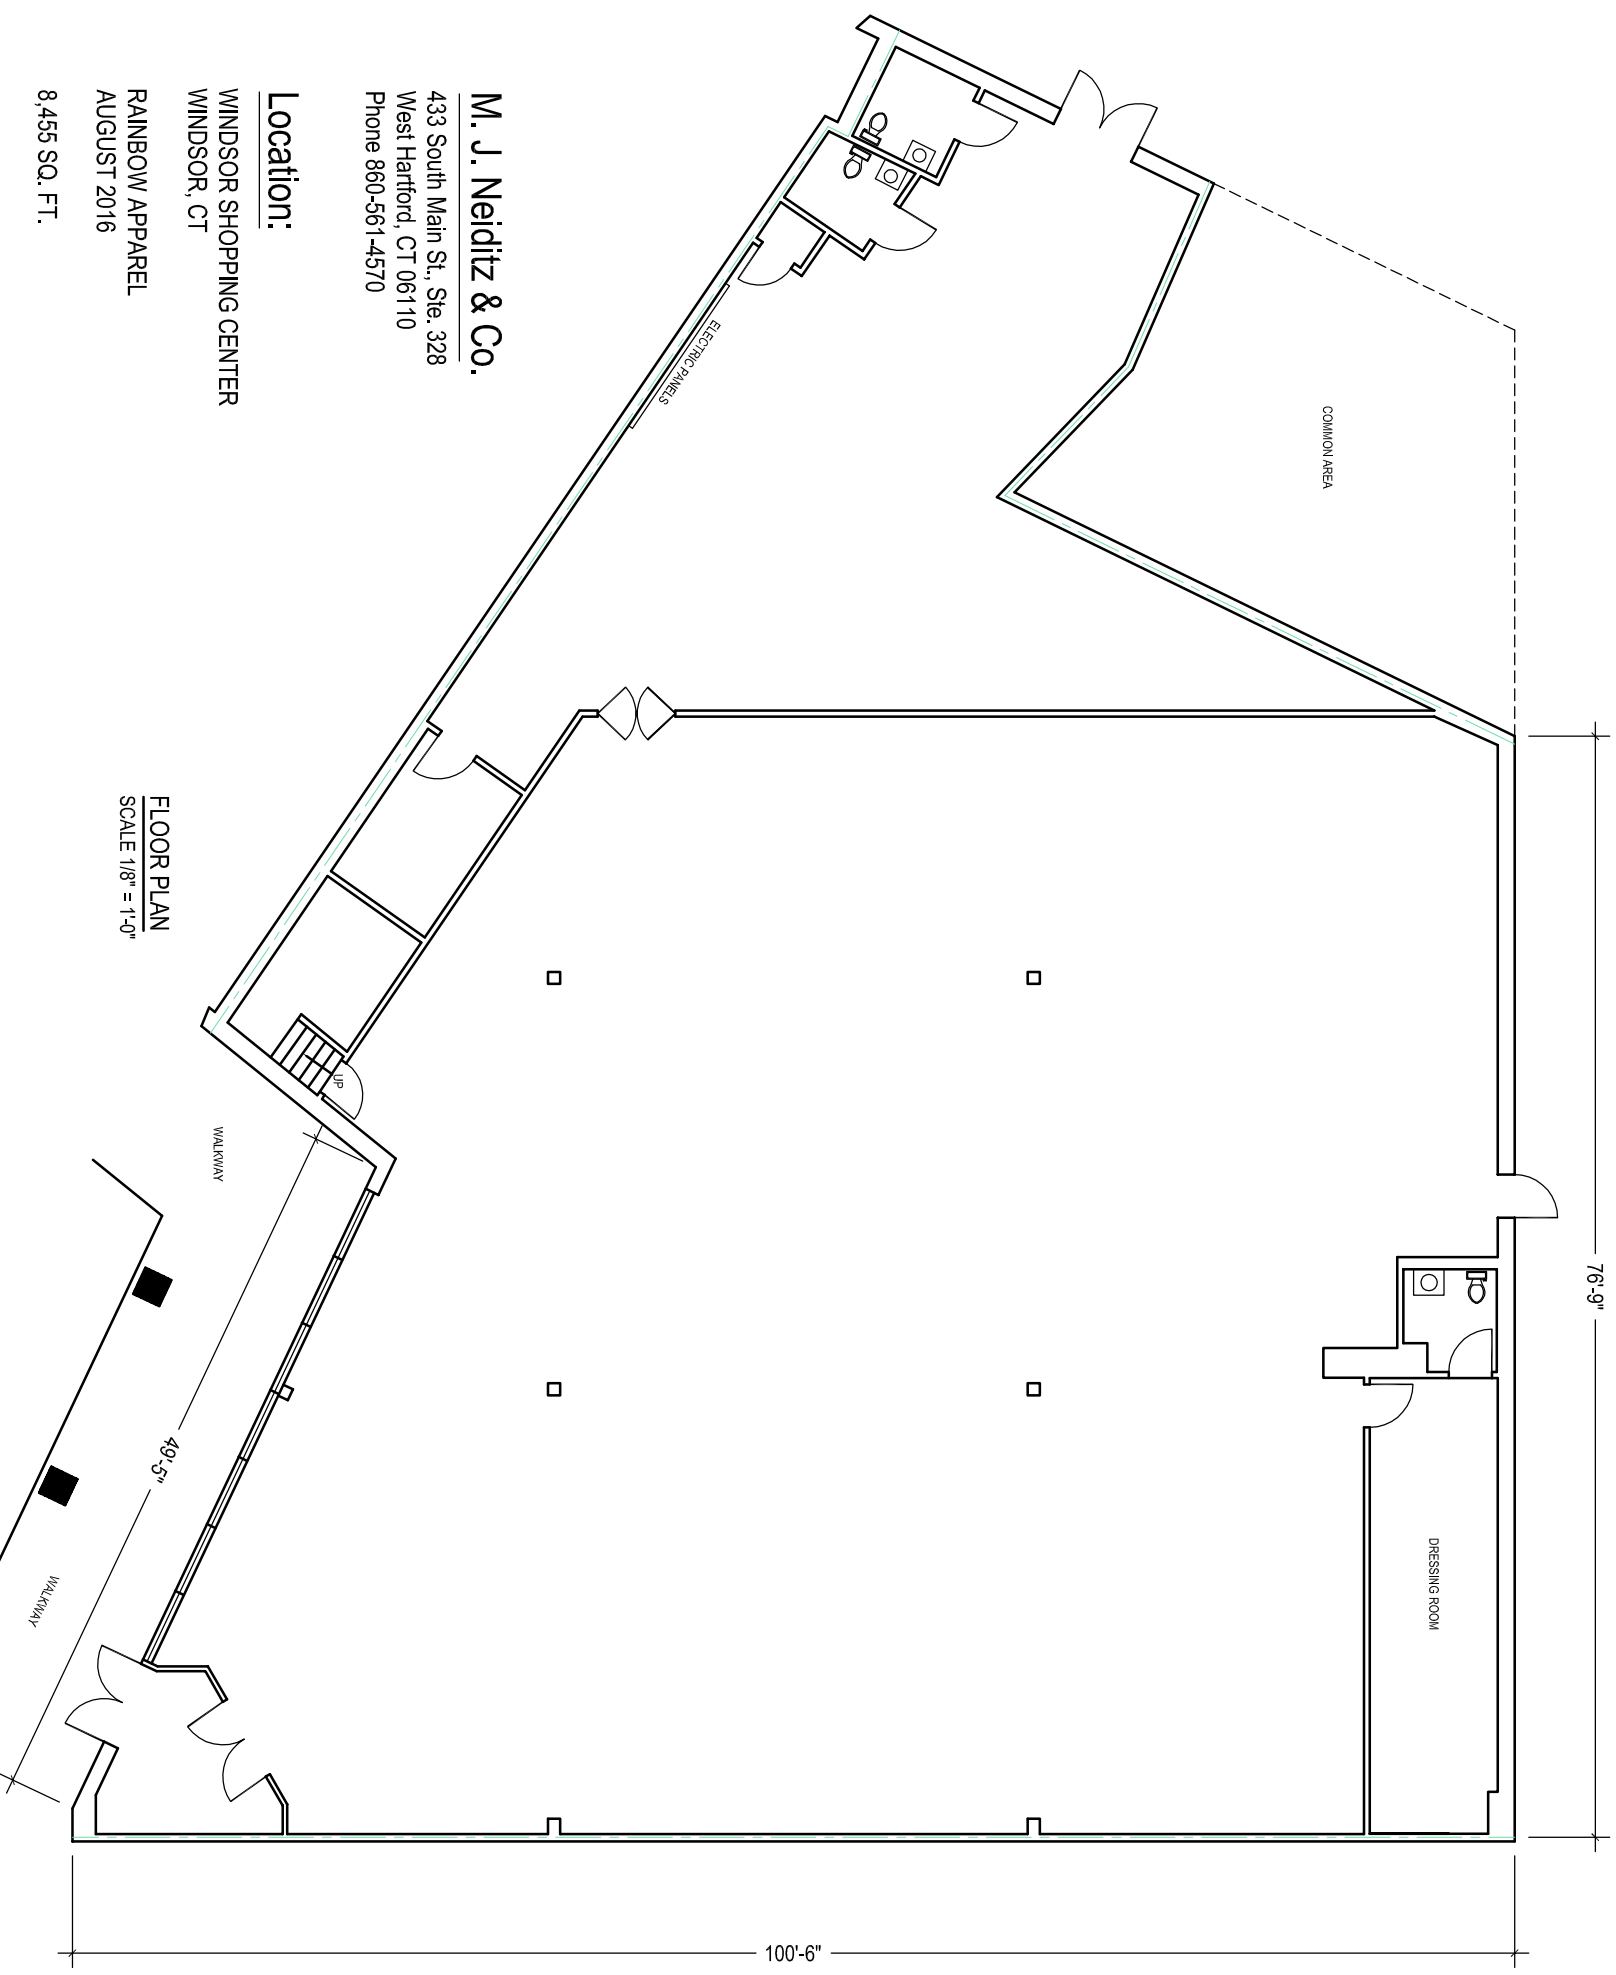

M. J. Neiditz & Co.
433 South Main St., Ste. 328
West Hartford, CT 06110
Phone 860-561-4570

Location:
WINDSOR SHOPPING CENTER
WINDSOR, CT

RAINBOW APPAREL
AUGUST 2016
8,455 SQ. FT.

FLOOR PLAN
SCALE 1/8" = 1'-0"